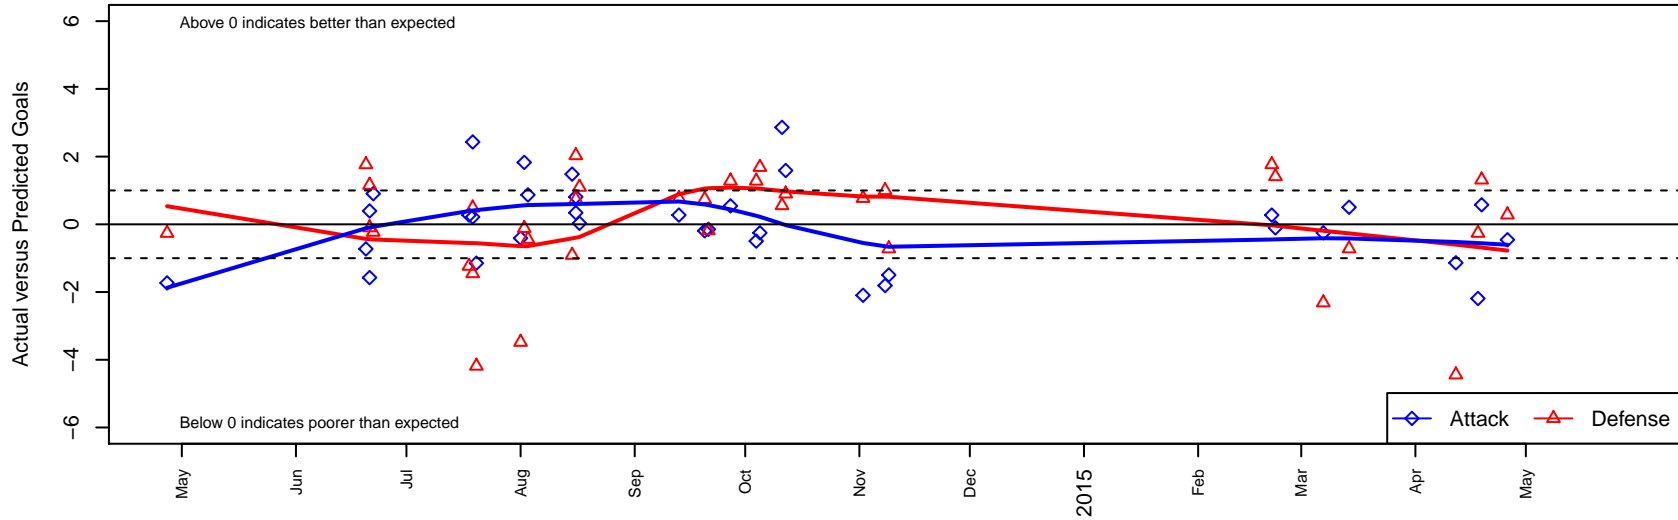

# Westside Timbers Copa TS B02

Westside Timbers  
 Beaverton, OR  
 B02 total strength=654  
 attack=0.72 defense=0.5  
 fall league = PTT-B B02 Championship  
 spr league = Spr OYS B02 Div 1

alt names used:  
 WT B02 Copa TS  
 WESTSIDE TIMBERS WT B02 COPA TSQ (Of  
 WT B02 Copa TS  
 WT B02 Copa TS  
 Westside Timbers B02 Copa TS  
 Westside Timbers B02 Copa TS  
 Westside Timbers B02 Copa TS

Venues played:  
 2013 OYS Presidents Cup B02  
 2014 Cascadia Challenge BU12 Gold  
 2014 Beaverton Cup BU12 Gold  
 2014 Bend Premier Cup U12B GOLD U12  
 2014 Mt Hood Challenge U12  
 2014 PTT-B B02 Championship  
 2014 OYS Presidents Cup B02  
 2014 Spr OYS B02 Division 1

**Westside Timbers Copa TS B02**  
 Dots are actual minus expected GF (blue circles) and GA (red triangles).  
 Blue line is smoothed change in attack strength. Red is smoothed change in defense strength.

**attack and defense variance (black dot)  
relative to other teams  
and top 10 in region**

**attack and defense rating  
relative to others at age  
and all opponents in last 13 months**

**Performance relative to 13 month average**