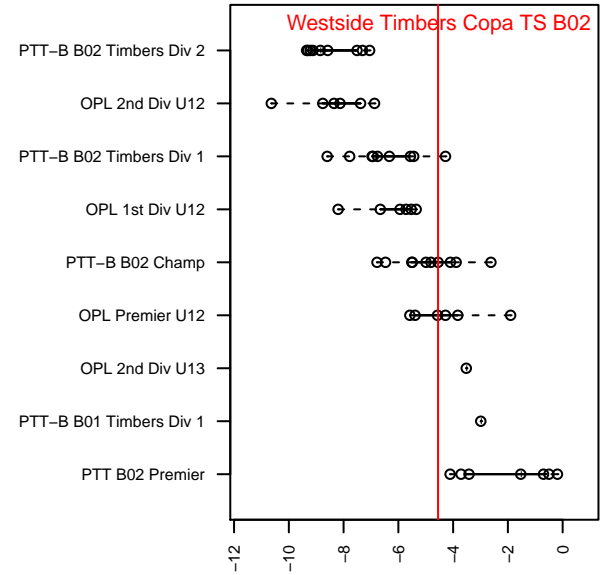

# Westside Timbers Copa TS B02

Westside Timbers  
 Beaverton, OR  
 B02 total strength=654  
 attack=0.72 defense=0.5  
 fall league = PTT-B B02 Championship  
 spr league = Spr OYS B02 Div 1

alt names used:  
 WT B02 Copa TS  
 WESTSIDE TIMBERS WT B02 COPA TSQ (Of  
 WT B02 Copa TS  
 WT B02 Copa TS  
 Westside Timbers B02 Copa TS  
 Westside Timbers B02 Copa TS  
 Westside Timbers B02 Copa TS

Venues played:  
 2013 OYS Presidents Cup B02  
 2014 Cascadia Challenge BU12 Gold  
 2014 Beaverton Cup BU12 Gold  
 2014 Bend Premier Cup U12B GOLD U12  
 2014 Mt Hood Challenge U12  
 2014 PTT-B B02 Championship  
 2014 OYS Presidents Cup B02  
 2014 Spr OYS B02 Division 1

**Westside Timbers Copa TS B02**  
 Dots are actual minus expected GF (blue circles) and GA (red triangles).  
 Blue line is smoothed change in attack strength. Red is smoothed change in defense strength.

**attack and defense variance (black dot)  
relative to other teams  
and top 10 in region**

**attack and defense rating  
relative to others at age  
and all opponents in last 13 months**

**Performance relative to 13 month average**